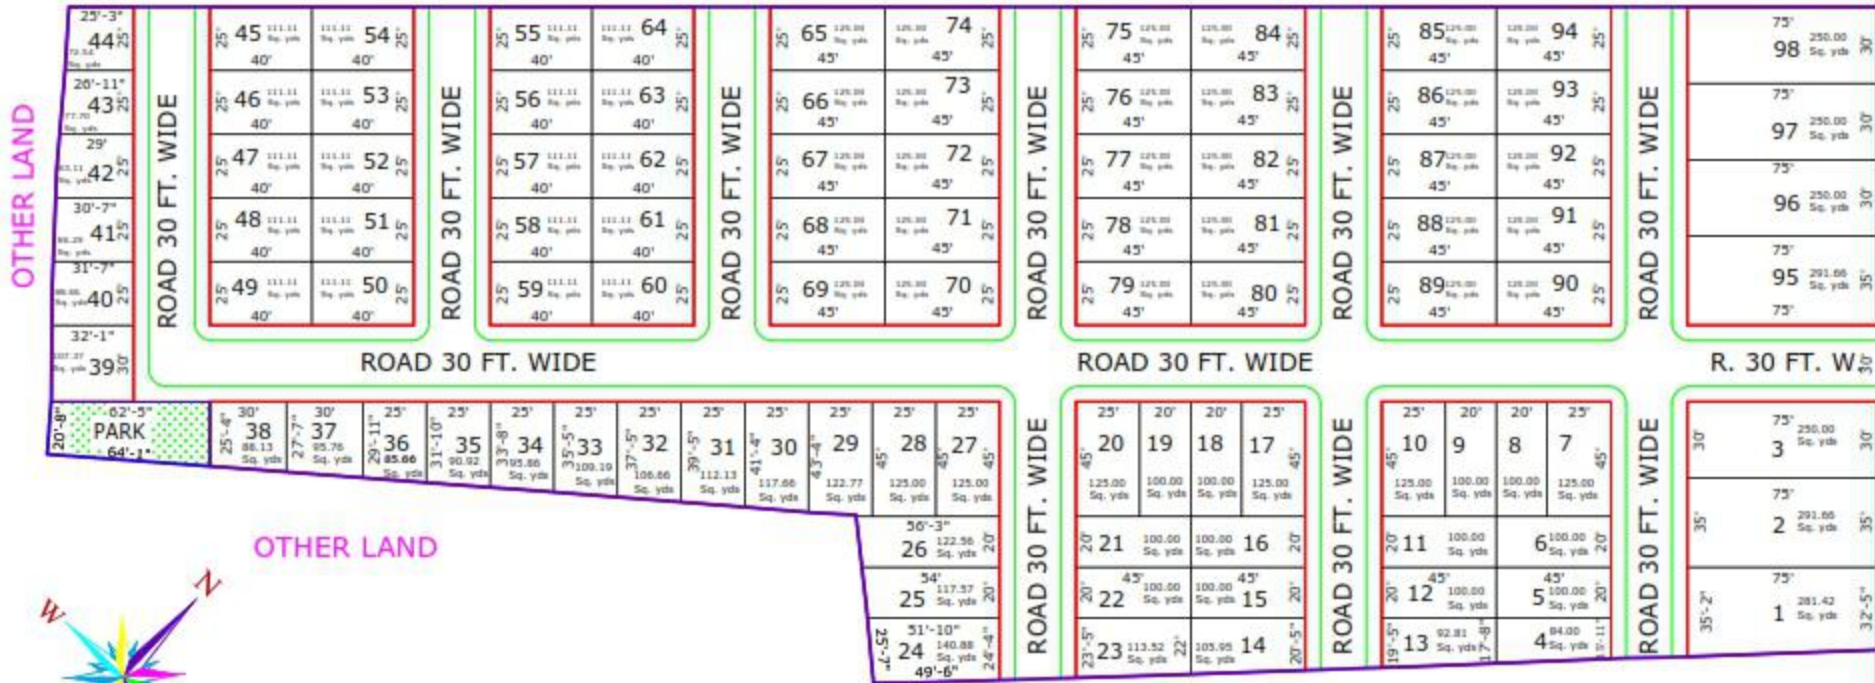

## LAY OUT PLAN OF KHASRA NO.- 203/2 OF VILLAGE JAJI WAL DHORA ROAD (BANAR) AT JODHPUR

PART OF KHASRA NO.- 203/2

ROAD 100 FT. WIDE

TO BANAR --->>